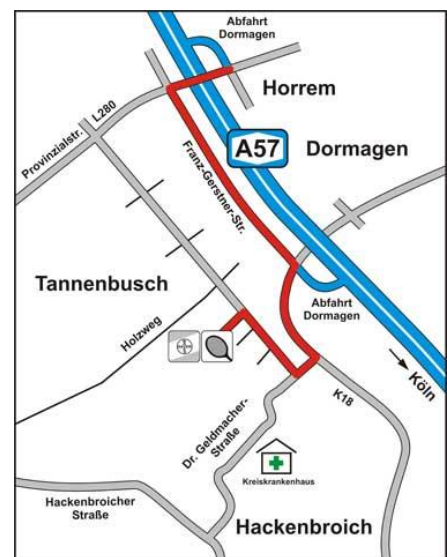

### Directions to the facility location

Tennisclub Bayer Dormagen e.V.

Holzweg 63

41540 Dormagen

Attention: Changed access road!

(Do not drive according to the navigation system)

### From Cologne/Dorint Hotel

- A1 to Dortmund
- switch to A57 – drive until exit Dormagen
- After exit turn right (direction Delhoven)
- 1st traffic light left into Franz-Gerstner-Str. (direction A57 Cologne)
- At the end turn right towards Hackenbroich/Hospital
- At 1st traffic light turn right towards Kreiskrankenhaus/Schulzentrum
- After approx. 80 m turn right into Feldweg, straight ahead, after approx. 500 m tennis court on the left side

### From direction Krefeld/Neuss/Düsseldorf

- A57 until exit Dormagen
- After exit turn left direction Hackenbroich/Hospital
- At 1st traffic light turn right towards Kreiskrankenhaus/Schulzentrum
- After approx. 80 m turn right into field path, straight ahead, after approx. 500 m tennis facility on the left side